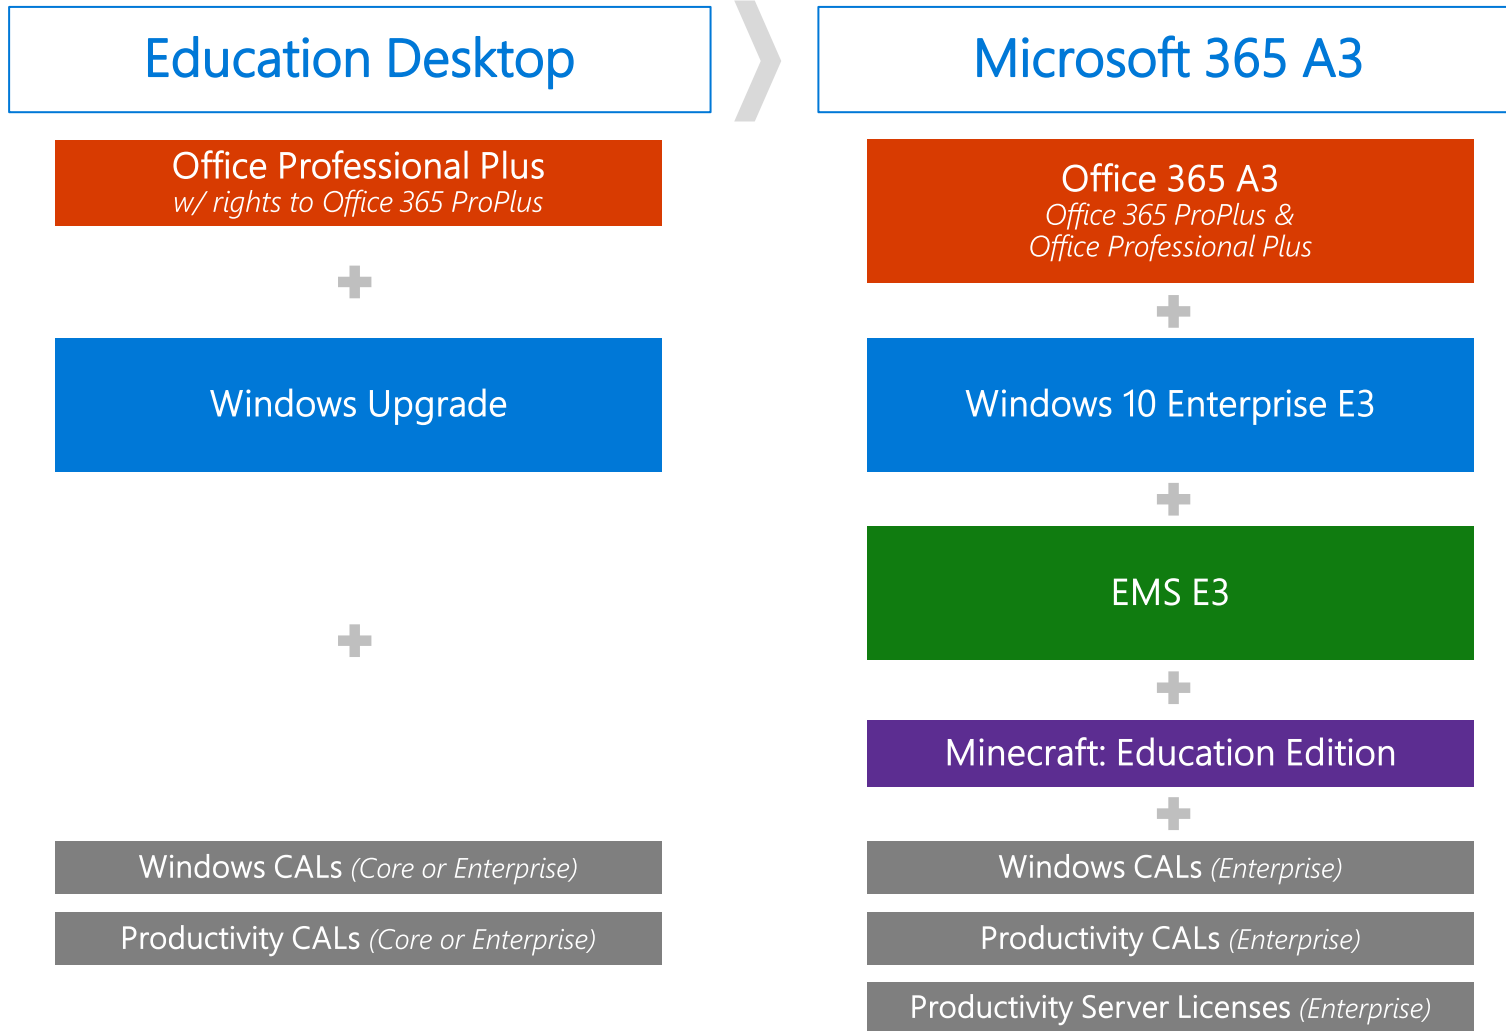

Microsoft 365 – October 2019

Office 365 for Education -> Office 365 A1

No Cost for EDU! Continuing our investment in Education

Office 365 A1

Exchange Online

SharePoint Online

Office Online

Microsoft Teams

Skype for Business Online

Yammer

- 50GB Primary Mailbox
- Unlimited Archive Mailbox/Compliance Hold/eDiscovery
- Exchange Online Protection – SPAM and Malware Protection
- OneDrive for Business – 5TB to Unlimited
- SharePoint Sites, Groups
- Office 365 Groups and Microsoft Teams
- Office Web Applications:
 - Word Online, Excel Online, PowerPoint Online, Visio Online
- Team Collaboration
 - Threaded discussion, files
 - 3rd Party Plug-in Support
- Instant Messaging and Presence
 - Realtime meetings with up to 250 participants
 - Audio, Video, Recording Capability
- Social Networking

Education Desktop -> Microsoft 365 A3

Where is the new value for customers?

- Cloud App Security for Office 365
- Teams Live Events
- Bookings

- Windows Virtual Desktop in Azure

- Azure Active Directory Premium P1
- Azure Information Protection P1
- Intune for Education
- Advanced Threat Analytics